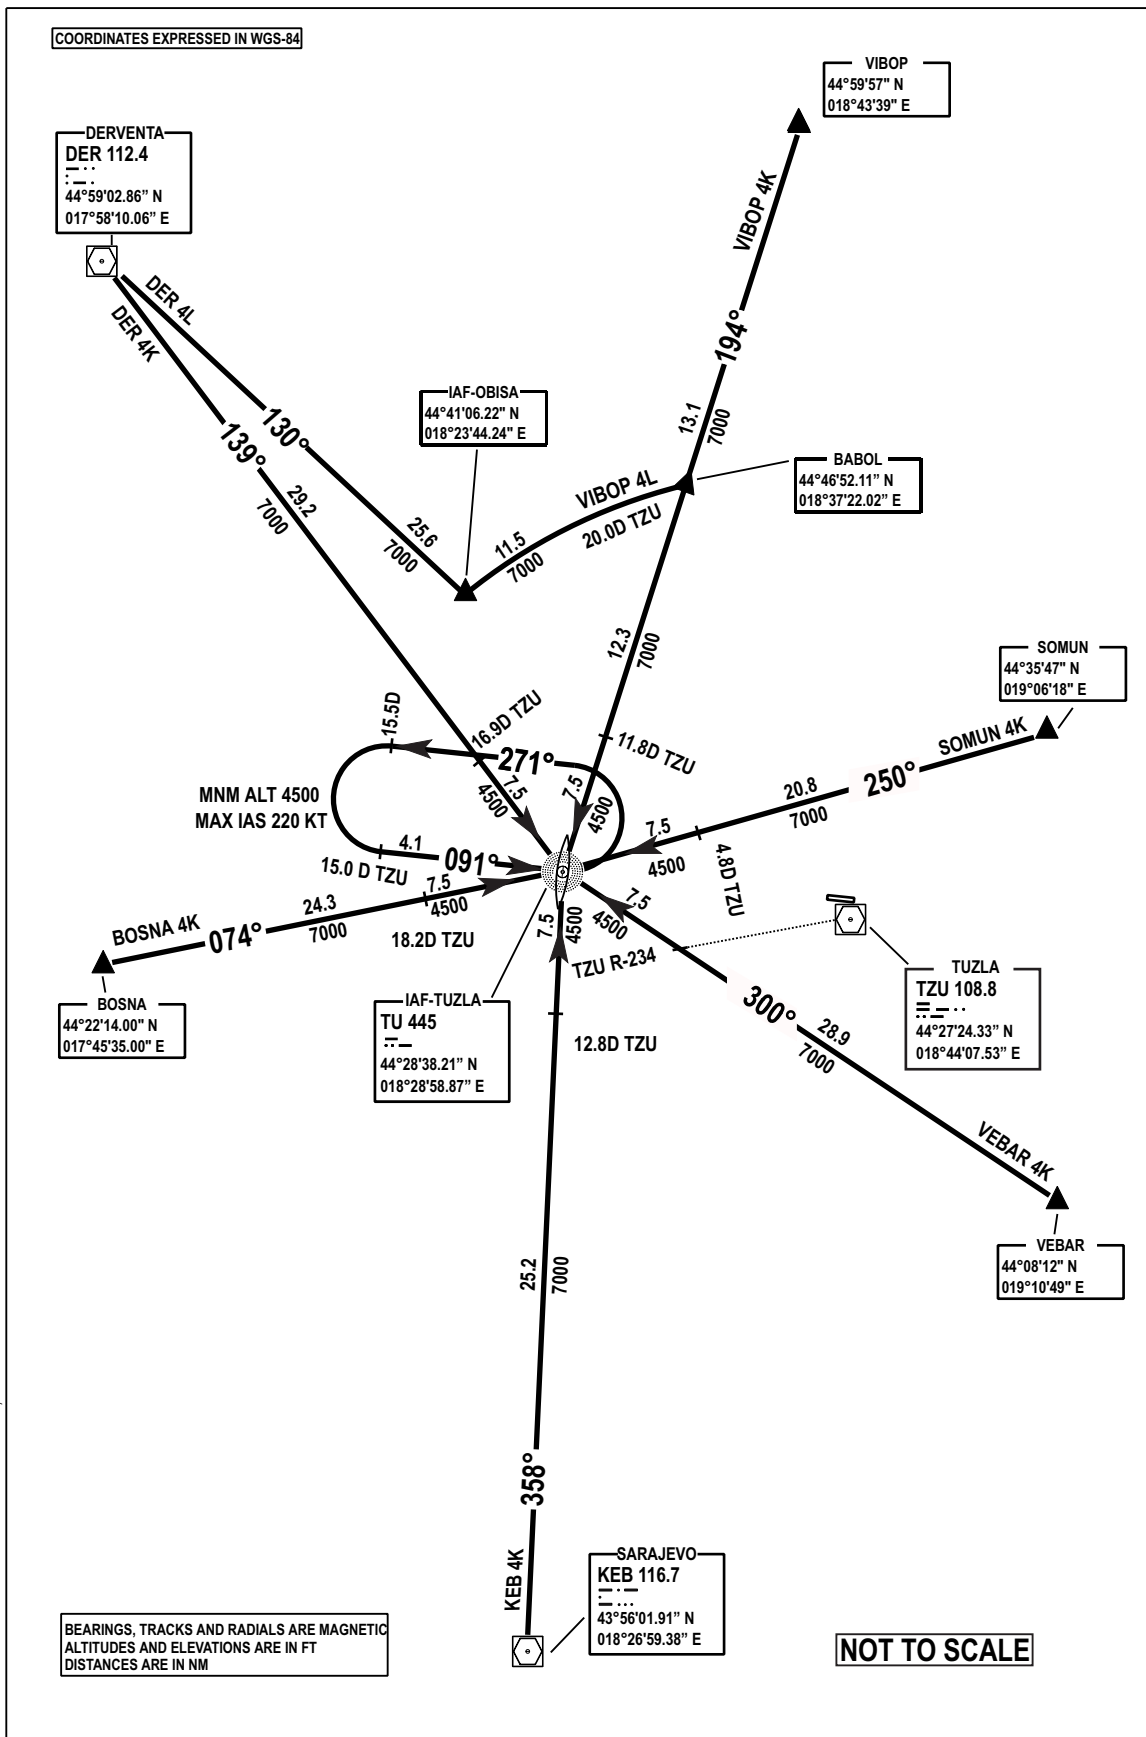

STANDARD ARRIVAL CHART INSTRUMENT (STAR) - ICAO

TRANSITION
ALTITUDE
10 000 FT
VAR 5° E (2020)

APP 120.350
TWR 132.925
TUZLA (LQTZ)

THIS PAGE INTENTIONALLY LEFT BLANK